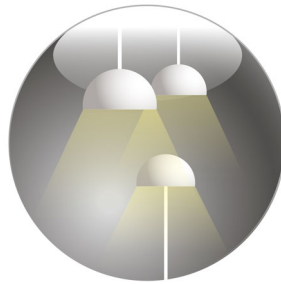

Coordinated range

Complete range of coordinated designs available for you to choose.

377130686

Specifications

Design and finishing

- Material: glass
- Color: bronze

Product dimensions & weight

- Height: 35 cm
- Length: 81.5 cm
- Width: 81.5 cm
- Net weight: 3.020 kg

Technical specifications

- Mains power: 230 V, 50-60 Hz
- Number of bulbs: 8
- Fitting/cap: E27
- Wattage bulb included: bulb not included
- Maximum wattage replacement bulb: 40 W
- LED: No
- IP code: IP20, protection against objects bigger than 12.5 mm, no protection against water
- Class of protection: I - earthed

Service

- Warranty: 2 year(s)

Packaging dimensions & weight

- Height: 36.6 cm
- Length: 72.3 cm
- Width: 72.3 cm
- Weight: 5.620 kg

Miscellaneous

- Especially designed for: Living- & Bedroom, Home office & Study
- Style: Heritage
- Type: Ceiling light

Issue date 2014-03-30

Version: 1.0.1

12 NC: 9150 027 72401
EAN: 87 17943 75596 7

© 2014 Koninklijke Philips N.V.
All Rights reserved.

Specifications are subject to change without notice.
Trademarks are the property of Koninklijke Philips N.V.
or their respective owners.

www.philips.com