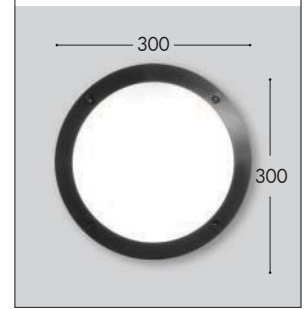

LUCIA RANGE

ROUND SHAPE

Round bulkhead lamp made in shockproof resin material, UV-rays stabilized, rust and corrosion-free. Ring, eyelid and guard cover versions available. Suitable for wall, ceiling and post installation. Coloured backlit base available as optional. Insulation class II, Protection rating IP66.

1R3.000.OR1

BACKLIT COLOURS

Backlit Colours

Polycarbonate base available in 5 different colours to create a coloured effect on wall or ceiling, for an elegant and customized ambience.

LUCIA
1R3.000

Dimensions and weight

Height: 300 mm
Width: 300 mm
Depth: 90 mm
Weight: 1 Kg

Moulded colours:

Black White Grey

Diffuser PMMA:

Opal

LUCIA COMPONENTS - E27 VERSION

IP66

COVER made in shockproof resin material UV rays stabilized. Ring, eyelid and guard versions available.