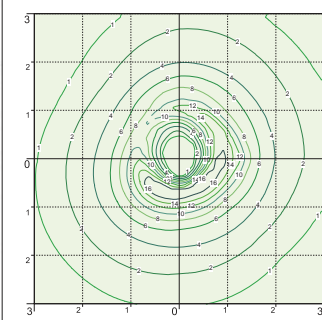

E27 (GLS-CFL-LED)	max 60W max 160 mm			*ADD. SUFFIX .E27
	 FILAMENT LED LAMP	6 W	800 Lm	
	8 W	1000 Lm	2700 K	.M1R
	12 W	1500 Lm	2700 K	.N1R

6W
8W
12W = 60W
75W
100W incandescent

SAVE 90%

LED LAMPS

More technical details about TÜV approved Fumagalli LED Lamps on page 468.

* ADD THESE SUFFIXES TO THE REFERENCES MENTIONED IN THE CATALOGUE

PHOTOMETRIC DATA SAMPLE

GLOBE 250 CLASSIC clear with Fumagalli Filament Led Lamp 6W.

POST height 1mt
6x6mt area: average 4 lux

The photometric data for all the versions are available upon request or on our website.