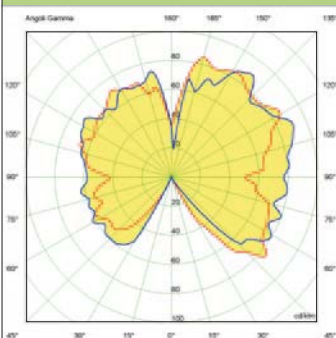

GLOBE 250 CLASSIC

G25.B25 *

Dimensions and weight

Height: 260 mm
Diameter: 250 mm
Weight: 0,9 Kg

Moulded colours:

Black White

Painted colours:

Antique green Antique bronze

* ADD THESE SUFFIXES TO THE REFERENCES MENTIONED IN THE CATALOGUE

PHOTOMETRIC DATA SAMPLE

GLOBE 250 CLASSIC clear with Fumagalli Filament Led Lamp 6W.

POST height 1mt
6x6mt area: average 4 lux

The photometric data for all the versions are available upon request or on our website.