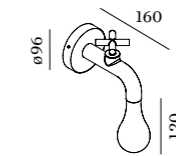

LIGHTDROP

1.2

☞ QT14 max. 40W | G9
220-240VAC | 50-60Hz

CE 0.41kg ± 960° IP44 0.9h (T6)

1.8

☞ QT14 max. 40W | G9
220-240VAC | 50-60Hz

CE 0.64kg ± 960° IP44 0.9h (T6)

3071V0W0