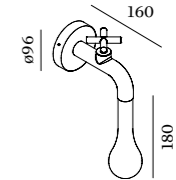

LIGHTDROP

1.2

☞ QT14 max. 40W | G9
220-240VAC | 50-60Hz

CE 0.41kg ± 960° IP44 0.9h (T6)

1.8

☞ QT14 max. 40W | G9
220-240VAC | 50-60Hz

CE 0.64kg ± 960° IP44 0.9h (T6)

3071V0W0