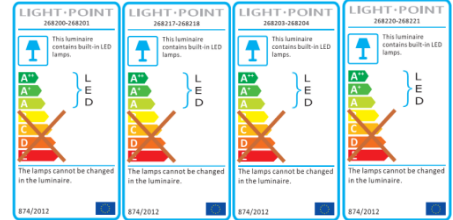

Technical data

Material: Aluminum
 Colour: White, Black.
 Light Source: LED. Average lifetime 50.000 hrs.
 Voltage: 230V
 Color temperature: 3000K
 CRI (Ra): 80>

NOTE:

5 years warranty on LED light source.
 Dimmable.