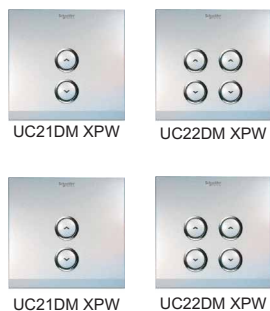

Description

Module & Cover Plate

	Module 主件 Unit price HK$	Pearl White 珍珠白 Unit price HK$	Brushed Silver 磨砂銀 Unit price HK$	Champagne Gold 香檳金 Unit price HK$	Crystal Glass 水晶玻璃 Unit price HK$
1 Gang 550W Zigbee Dimmer 單位 550W 光暗掣	U201DST600ZB $2,005.00	UC21DM XPW $213.00	UC21DM XBS $213.00	UC21DM XCG $213.00	UC21DM XGL $562.00
2 Gang 2x300W Dimmer 兩位 2x300W 光暗掣	U202DST600ZB $2,166.00	UC22DM XPW $349.00	UC22DM XBS $349.00	UC22DM XCG $349.00	UC22DM XGL $700.00
500W British format Plug Adaptor Dimmer (White) 500W 英式插座光暗掣 (白色)	U104BD500ZB_WE $3,845.00	-----	-----	-----	-----

Products may contain Minimum Order Quantity (MOQ), please contact sales department for details.
All prices are subject to change without notice. For other versions, please enquire Schneider Electric (Hong Kong) Ltd.
某些型號設有最少訂貨量，詳情請聯絡營業部。
價格如有更改，恕不另行通知。