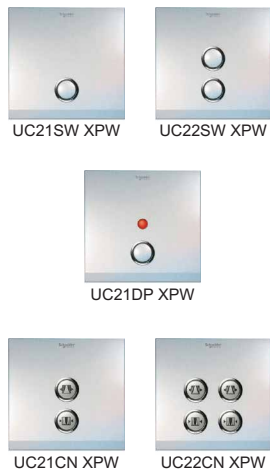

Switch 開關掣

Description

Module & Cover Plate

	Module 主件 Unit price HK$	Pearl White 珍珠白 Unit price HK$	Brushed Silver 磨砂銀 Unit price HK$	Champagne Gold 香檳金 Unit price HK$	Crystal Glass 水晶玻璃 Unit price HK$
1 Gang 2000VA Switch 單位 2000VA 開關掣	U201SRY2KWZB $1,871.00	UC21SW XPW $181.00	UC21SW XBS $181.00	UC21SW XCG $181.00	UC21SW XGL $744.00
2 Gang 2x1000VA Switch 兩位 2x1000VA 開關掣	U202SRY2KWZB $2,026.00	UC22SW XPW $225.00	UC22SW XBS $225.00	UC22SW XCG $225.00	UC22SW XGL $813.00
1 Gang 16A Double Pole Switch with Pilot Light 單位 16A 雙極開關掣連指示燈	U301SDP16AZB $1,486.00	UC21DP XPW $213.00	UC21DP XBS $213.00	UC21DP XCG $213.00	UC21DP XGL $770.00
1 Gang 300VA Curtain Control Switch 單位 300VA 窗簾開關掣	U201SCN300ZB $2,111.00	UC21CN XPW $425.00	UC21CN XBS $425.00	UC21CN XCG $425.00	UC21CN XGL $844.00
2 Gang 2x300A Curtain Control Switch 兩位 2x300A 窗簾開關掣	U202SCN600ZB $2,142.00	UC22CN XPW $700.00	UC22CN XBS $700.00	UC22CN XCG $700.00	UC22CN XGL $1,125.00

Dimmer 光暗掣