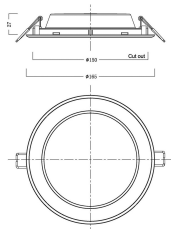

SylFlat LED Non Dimmable - Recessed

SylFlat 1000 Round 3000K

0053289

Packaging

Single packaging type	Carton
Packaging single width (cm)	18.7
DUN14 (outer)	15410288532896
Packaging outer height (cm)	39.5
Packaging outer length (cm)	39.8
Units per outer package	16
Packaging single height (cm)	17.8
Packaging single length (cm)	4.4
Product EAN number	5410288532899
Packaging outer width (cm)	21.8

TECHNICAL DRAWINGS