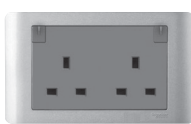

Socket Outlets 插座

E84T25N SA

Description	Unit Pack Inner box/Carton	White 凝白	Silver Bronze 銀銅	Silver Satin 銀灰
13A 1 Gang Socket 13A單位連保護門插座	10/100	E84426 WE $40.00	E84426 SZ $49.00	E84426 SA $49.00
13A 1 Gang Switched Socket with Ondicator 13A單位連保護門有掣插座連指示	8/80	E8415 WE $60.00	E8415 SZ $75.00	E8415 SA $75.00
13A 1 Gang Switched Socket with Neon 13A單位連保護門有燈有掣插座	8/80	E8415N WE $139.00	E8415N SZ $179.00	E8415N SA $179.00
13A Twin Gang Socket 13A兩位連保護門插座	5/50	E84T426 WE $105.00	E84T426 SZ $130.00	E84T426 SA $130.00
13A Twin Gang Switched Socket with Ondicator 13A兩位連保護門有掣插座連指示	5/50	E84T25 WE $162.00	E84T25 SZ $199.00	E84T25 SA $199.00
13A Twin Gang Switched Socket with Neon 13A兩位連保護門有燈有掣插座	5/50	E84T25N WE $260.00	E84T25N SZ $336.00	E84T25N SA $336.00
2 Gang 2.1A USB Charger Socket 雙位2.1A USB充電插座	8/80	E8432USB_WE $368.00	E8432USB_SZ $471.00	E8432USB_SA $471.00
45A Full-Flat Double Pole Switch with Neon + 13A Switched Socket 45A雙極有燈開關掣連13A有掣插座	5/50	-----	E84T15D45N_SZ $758.00	-----
13A 1 Gang Switched Socket with 2 Gang USB Charger Socket 13A單位連保護門有掣插座連雙位USB充電插座	8/80	E8415USB_WE_C5 $368.00	E8415USB_SZ_C5 $471.00	E8415USB_SA_C5 $471.00

Connection Unit & Fused Connection Units 接線蘇及保險菲士蘇