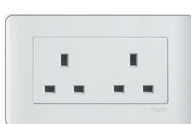

Socket Outlets 插座

E84T426 WE

Description	Unit Pack Inner box/Carton	White 凝白	Silver Bronze 銀銅	Silver Satin 銀灰
13A 1 Gang Socket 13A單位連保護門插座	10/100	E84426 WE $40.00	E84426 SZ $49.00	E84426 SA $49.00
13A 1 Gang Switched Socket with Ondicator 13A單位連保護門有掣插座連指示	8/80	E8415 WE $60.00	E8415 SZ $75.00	E8415 SA $75.00
13A 1 Gang Switched Socket with Neon 13A單位連保護門有燈有掣插座	8/80	E8415N WE $139.00	E8415N SZ $179.00	E8415N SA $179.00
13A Twin Gang Socket 13A兩位連保護門插座	5/50	E84T426 WE $105.00	E84T426 SZ $130.00	E84T426 SA $130.00
13A Twin Gang Switched Socket with Ondicator 13A兩位連保護門有掣插座連指示	5/50	E84T25 WE $162.00	E84T25 SZ $199.00	E84T25 SA $199.00
13A Twin Gang Switched Socket with Neon 13A兩位連保護門有燈有掣插座	5/50	E84T25N WE $260.00	E84T25N SZ $336.00	E84T25N SA $336.00
2 Gang 2.1A USB Charger Socket 雙位2.1A USB充電插座	8/80	E8432USB_WE $368.00	E8432USB_SZ $471.00	E8432USB_SA $471.00
45A Full-Flat Double Pole Switch with Neon + 13A Switched Socket 45A雙極有燈開關掣連13A有掣插座	5/50	-----	E84T15D45N_SZ $758.00	-----
13A 1 Gang Switched Socket with 2 Gang USB Charger Socket 13A單位連保護門有掣插座連雙位USB充電插座	8/80	E8415USB_WE_C5 $368.00	E8415USB_SZ_C5 $471.00	E8415USB_SA_C5 $471.00

Connection Unit & Fused Connection Units 接線蘇及保險菲士蘇