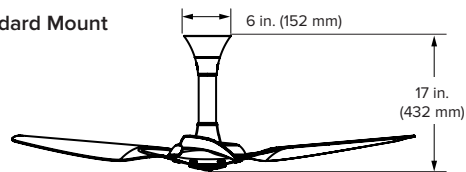

Standard Mount

Flat ceilings from 8.5–11 ft (2.5–3.4 m)