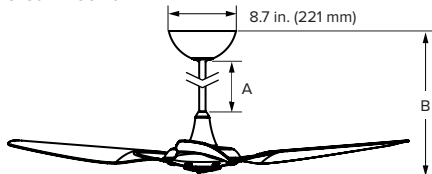

Universal Mount

Sloped or flat ceilings from 9–18 ft (2.9–5.5 m)

Extension Tube (A)	Universal Mount Extension Tube Lengths				
	Included		Optional*		
	20 in. (508 mm)	32 in. (813 mm)	7 in. (178 mm)	48 in. (1219 mm)	60 in. (1524 mm)
Fan Height (B)**	29 in. (737 mm)	41 in. (1041 mm)	16 in. (406 mm)	57 in. (1448 mm)	69 in. (1753 mm)
Ceiling Height	9.5–11 ft (2.9–3.4 m)	11–13 ft (3.4–4 m)	9–11 ft (0.2–2.9 m)	13–14 ft (4–4.3 m)	>14 ft (>4.3 m)

* Optional extension tube lengths packaged separately. The 7 in. (178 mm) tube is not available for 84-inch (2134 mm) fans.
** Add 0.8 in. (20 mm) for 84-inch (2134 mm) diameter fans.

⁴ The precise fan weight will vary based on individual component weights and finishing.
⁵ Fan heights do not include the Haiku Light kit.

Lead times may vary.
Specifications subject to change without notice.
Warranty period and terms vary by country and application.

USA
HAIKUHOMES.COM
855-694-2458

CANADA
HAIKUHOMES.COM/CA
844-924-4277

AUSTRALIA
HAIKUHOMES.COM/AU
1-300-244-277

SINGAPORE
HAIKUHOMES.COM/SG
+65 6709 8500