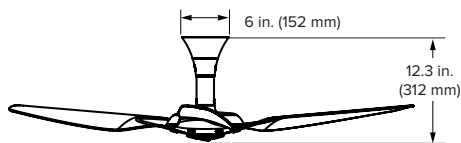

DIMENSIONS AND MOUNTS ⁵

Low Profile Mount

Flat ceilings as low as 8 ft (2.4 m)