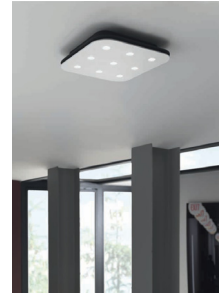

Philips myLiving
Ceiling light

32157
white
LED

myLiving

32157/31/86

Express your style with light

These sleek Philips LED luminaires overlay geometric shapes metal for graphic simplicity. The Spartan treatment evokes a quiet confidence and sophistication that complements the intellect of your modern home.

Advanced

- Innovative LED technology with long operating life

Premium quality

- Premium materials

Match your interior style

- Coordinated range

PHILIPS

Ceiling light
32157 white, LED

Specifications

Design and finishing

- Material: metal
- Color: white

Product dimensions & weight

- Height: 3.6 cm
- Length: 23 cm
- Width: 23 cm
- Net weight: 1.240 kg

Technical specifications

- Mains power: Range 220 V - 240 V, 50-60 Hz
- Bulb technology: LED, 240 V
- Number of bulbs: 9
- Wattage bulb included: 2.5 W
- Light color: cool white
- Lamp lifetime up to: 20,000 hrs
- Beam angle: 120°
- Fixture dimmable