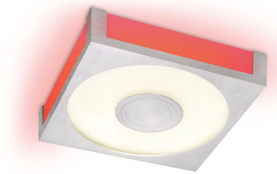

Philips Ecomoods
Ceiling light

32509
aluminium

ecomoods

32509/48/86

Saving in style

This unique shell-shaped wall and ceiling lamp radiates a diffused warm glow from its centrifuge etched glass shade, completing the serene cosiness that makes your house a home.