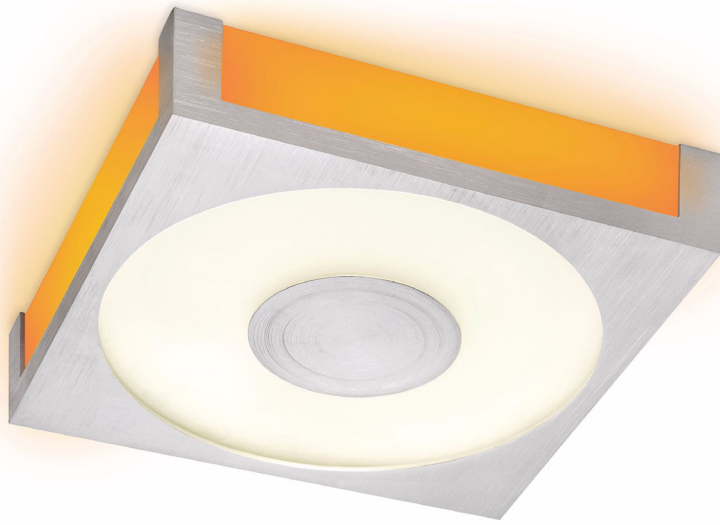

Philips Ecomoods
Ceiling light

32509
aluminium

ecomoods

32509/48/86

Saving in style

This unique shell-shaped wall and ceiling lamp radiates a diffused warm glow from its centrifuge etched glass shade, completing the serene cosiness that makes your house a home.

Energy saving

- Designed for use with energy-saving light bulbs
- 80% energy saving, compared to traditional light sources
- Energy-saving light bulb included
- Non-visible flickering

Link ambiance and convenience

Ambiant light effect

- Exchangeable color filters to complement your décor
- Ambient lighting

Match your interior style

- Elegant and modern design
- Coordinated range
- Available in various sizes

PHILIPS