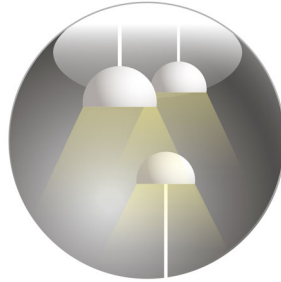

Coordinated range

Complete range of coordinated designs available