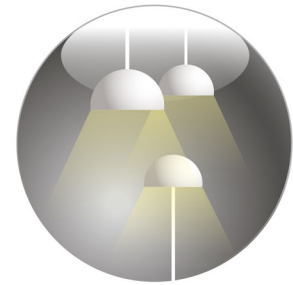

Coordinated range

Complete range of coordinated designs available for you to choose.