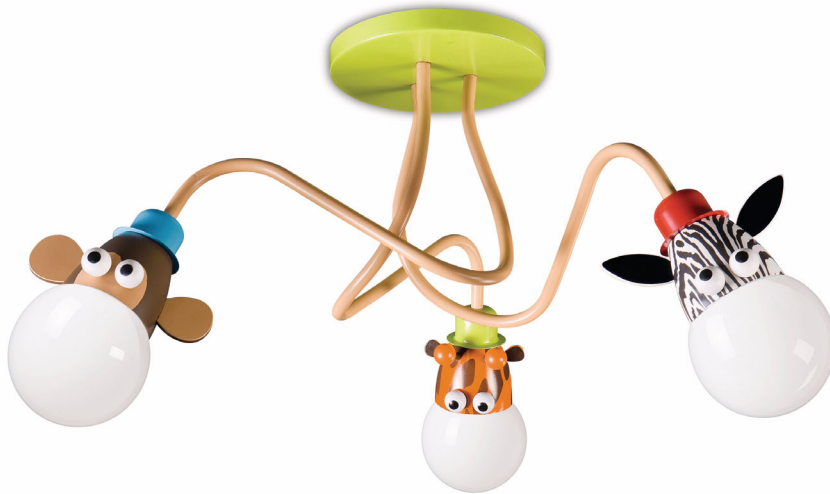

Philips Kidsplace
Ceiling light

40593
multi color

Kidsplace

40593/55/86

Fun spaces with light and color

Available in wall, suspension and ceiling fixtures, you can even choose from different animal combinations. The sturdy steel construction and child-safe paintwork will ensure a long, safe stint with the kids.

Energy saving

- Energy-saving light bulb included

Safe to use

- Environment friendly and safe materials
- Adherence to European child-appeal safety regulations

Match your interior style

- Coordinated range

PHILIPS

Ceiling light
40593 multi color

Specifications

Design and finishing

- Material: metal
- Color: multi color

Product dimensions & weight

- Height: 33.9 cm
- Length: 62.6 cm
- Width: 62.6 cm
- Net weight: 3.540 kg

Technical specifications

- Mains power: 230 V, 50-60 Hz
- Bulb technology: fluorescent, 230 V
- Number of bulbs: 3
- Fitting/cap: E27
- Wattage bulb included: 18 W
- Maximum wattage replacement bulb: 18 W
- Light color: warm white
- Lamp lifetime up to: 6,000 hrs
- Fixture dimmable: No
- LED: No