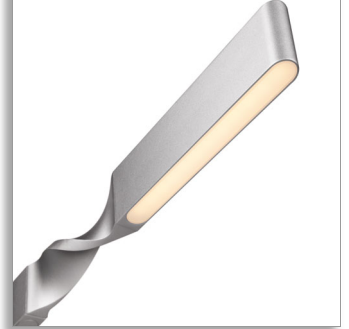

Philips myLiving
Suspension light

- Die cast alloy
- Wall dimmer control

myLiving

58007/48/66

In light of perfection

A primal light line but with a twist, creating soft indirect and bright direct light effect. This minimal and elegant design combines advanced LED technology with premium materials and finishes.

Pure, natural light

- Warm white light effect

PHILIPS

Suspension light
Die cast alloy Wall dimmer control

580074866

Highlights

80% energy saving

80% energy saving, compared to traditional light sources

Adjustable mounting

Adjustable height to suit your needs

Soft, indirect lighting

Soft, indirect lighting

Warm white light effect

Light up your home with warm white light effects thanks to the latest LED innovation. Philips introduces the latest generation of warm white light high power LEDs, reaching a colour temperature of 2700 Kelvin. This innovation brings the Philips lighting fixtures to the next level, allowing you to combine elegance and ambience creation with light and energy efficiency.