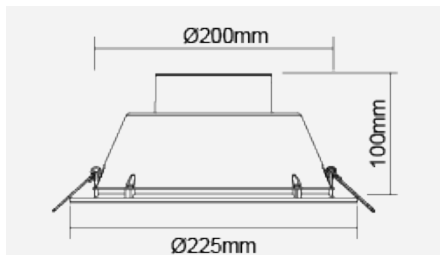

SIENA Recessed Downlight (Integrated) - High Output

**High
Output**

Product Code:

F27100RC

Electrical Data

Voltage (V)	220-240V
Power Factor	>0.9

Product Data

Product Wattage (W)	35.5
Colour Temperature (K)	Warmwhite (2800K), Coolwhite (4000K), Daylight (6500K)
Colour Render Index (Ra)	>Ra80
Colour	White (WH26), Silver (SV26)
Materials	Metal housing with plastic diffuser
Protection Class	Class I
Dimmable	No
Weight (g)	447

Performance Data

Luminous Flux (lm)	2700
Luminous Efficacy (lm/W)	76
Rated Life (hrs)	25000
IP Rating	IP44

Product Dimensions

Diameter (mm)	225
Height (mm)	100
Cut-out (mm)	Ø200

Remarks: Surface Mount Kit: LA10020

Product Code: F27100RC

MEGAMAN® 2005-2017. All Rights Reserved.
This document is for informational purpose only.

MEGAMAN® reserves the right to make changes from time to time in the interest of product developments without prior notification to any products herein.

www.megaman.cc