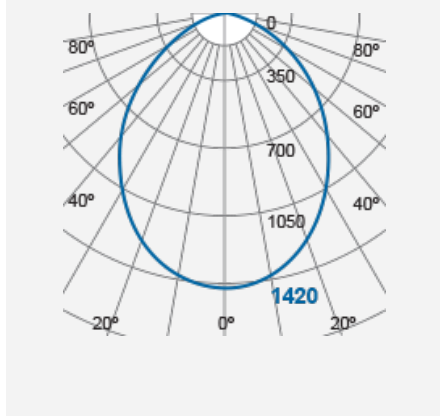

Integrated LED Luminaire
F27100RC