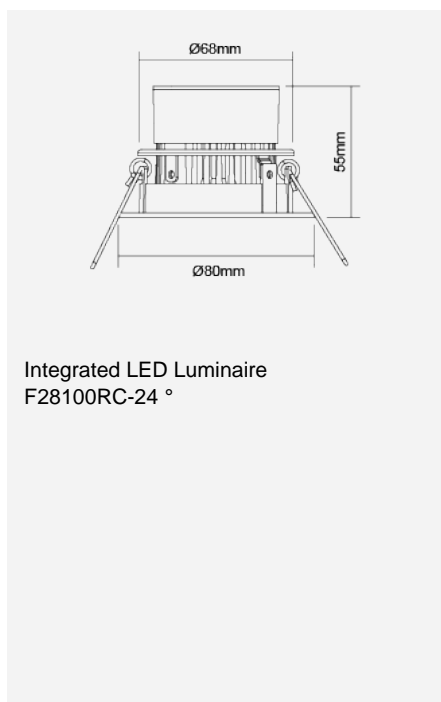

# SIENA Adjustable Recessed Downlight (Integrated)

Integrated LED Luminaire  
F28100RC-24 °

Product Code:

**F28100RC**

Electrical Data	
Voltage (V)	220-240V
Product Data	
Product Wattage (W)	7.5
Beam Angle ( ° )	24, 36
Tilting Angle ( ° )	25
Colour Temperature (K)	Warmwhite (2800K), Coolwhite (4000K)
Colour Render Index (Ra)	>Ra80
Colour	White (WH26), Silver (SV26), Brushed Nickel (NI53)
Materials	Metal housing with diffuser
Protection Class	Class II
Dimmable	No
Weight (g)	180
Performance Data	
Max. Luminous Intensity (cd)	3300 [24 ° ], 1800 [36 ° ]
Luminous Flux (lm)	500
Luminous Efficacy (lm/W)	67
Rated Life (hrs)	25000
IP Rating	IP44
Product Dimensions	
Diameter (mm)	80
Height (mm)	55
Cut-out (mm)	Ø68

[www.megaman.cc](http://www.megaman.cc)

m	Lux	Ø cm
0.5	13200	21
1	3300	43
1.5	1467	64
2	825	85

Beam angle = 24°

F28100RC-36 °

m	Lux	Ø cm
0.5	7200	32
1	1800	65
1.5	800	97
2	450	130

Beam angle = 36°

Product Code: F28100RC