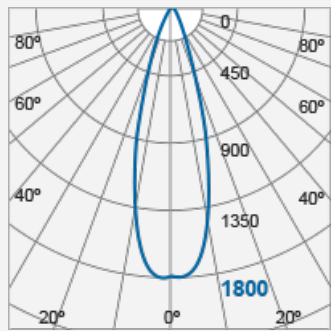

# SIENA Adjustable Recessed Downlight (Integrated)

Integrated LED Luminaire  
F28100RC-24 °

Product Code:

**F28100RC**

Electrical Data	
Voltage (V)	220-240V
Product Data	
Product Wattage (W)	7.5
Beam Angle ( ° )	24, 36
Tilting Angle ( ° )	25
Colour Temperature (K)	Warmwhite (2800K), Coolwhite (4000K)
Colour Render Index (Ra)	>Ra80
Colour	White (WH26), Silver (SV26), Brushed Nickel (NI53)
Materials	Metal housing with diffuser
Protection Class	Class II
Dimmable	No
Weight (g)	180
Performance Data	
Max. Luminous Intensity (cd)	3300 [24 ° ], 1800 [36 ° ]
Luminous Flux (lm)	500
Luminous Efficacy (lm/W)	67
Rated Life (hrs)	25000
IP Rating	IP44
Product Dimensions	
Diameter (mm)	80
Height (mm)	55
Cut-out (mm)	Ø68

[www.megaman.cc](http://www.megaman.cc)

m	Lux	Ø cm
0.5	13200	21
1	3300	43
1.5	1467	64
2	825	85

Beam angle = 24°

F28100RC-36 °

m	Lux	Ø cm
0.5	7200	32
1	1800	65
1.5	800	97
2	450	130

Beam angle = 36°

Product Code: F28100RC