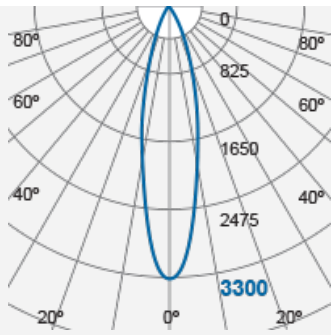

# SIENA Adjustable Recessed Downlight (Integrated)

Integrated LED Luminaire  
F28100RC-24 °

Product Code:

**F28100RC**

Electrical Data	
Voltage (V)	220-240V
Product Data	
Product Wattage (W)	7.5
Beam Angle ( ° )	24, 36
Tilting Angle ( ° )	25
Colour Temperature (K)	Warmwhite (2800K), Coolwhite (4000K)
Colour Render Index (Ra)	>Ra80
Colour	White (WH26), Silver (SV26), Brushed Nickel (NI53)
Materials	Metal housing with diffuser
Protection Class	Class II
Dimmable	No
Weight (g)	180
Performance Data	
Max. Luminous Intensity (cd)	3300 [24 ° ], 1800 [36 ° ]
Luminous Flux (lm)	500
Luminous Efficacy (lm/W)	67
Rated Life (hrs)	25000
IP Rating	IP44
Product Dimensions	
Diameter (mm)	80
Height (mm)	55
Cut-out (mm)	Ø68

[www.megaman.cc](http://www.megaman.cc)

m	Lux	Ø cm
0.5	13200	21
1	3300	43
1.5	1467	64
2	825	85

Beam angle = 24°

F28100RC-36 °

m	Lux	Ø cm
0.5	7200	32
1	1800	65
1.5	800	97
2	450	130

Beam angle = 36°

Product Code: F28100RC