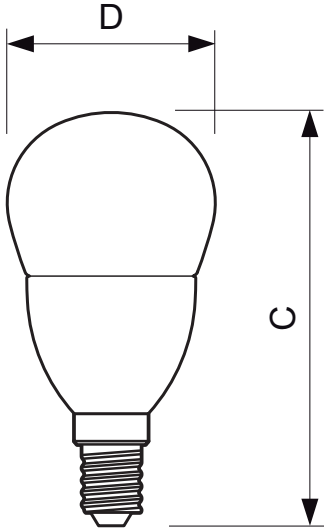

• Measuring Conditions

Switching cycle	50000X
-----------------	--------

• Product Dimensions

Overall Length C	95 mm
Diameter D	48 mm

• Product Data

Order code	929001140002
Full product code	929001140002
Full product name	MASTER LEDluster DT 4-25W E14 P48 CL
Order product name	MAS LEDluster DT 4-25W E14 P48 CL
Pieces per pack	1
Packing configuration	10
Packs per outerbox	10

PHILIPS

MASTER LEDluster

Bar code on pack - EAN1 8718696453780
Bar code on outerbox - EAN3 8718696453797

Logistic code(s) - 12NC 929001140002
Net weight per piece 0.072 kg

Dimensional drawing

MASTER LEDluster DT 4-25W E14 P48 CL

Product	C (Norm)	D (Norm)
LED DT 4-25W E14 P48 CL	95	48

E14

Photometric data

© 2015 Koninklijke Philips N.V. (Royal Philips)
All rights reserved.

Specifications are subject to change without notice. Trademarks are the property of Koninklijke Philips N.V. (Royal Philips) or their respective owners.