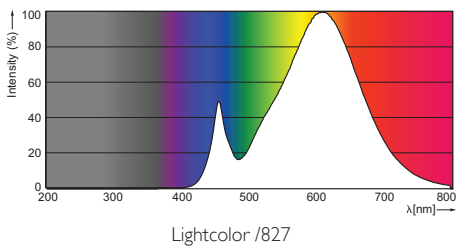

Product data

• General Characteristics

Cap-Base	E14
Bulb	P48
Bulb Finish	Clear
Rated Lifetime (hours)	25000 hr
Nominal Lifetime hours	25000 hr

• Light Technical Characteristics

Color Code	WW
Color Designation (text)	Warm White
Luminous Flux	250 Lm
Color rendering index	80
Luminous Efficacy Lamp	65 Lm/W
Color Temperature	2200-2700 K [CCT 2200K-2700K]
Rated Luminous Flux	250 Lm
LLMF - end nominal lifetime	70 %
Colour consistency	6 steps

Product	C (Norm)	D (Norm)
LED DT 4-25W E14 P48 CL	95	48

E14

Photometric data

© 2015 Koninklijke Philips N.V. (Royal Philips)
All rights reserved.

Specifications are subject to change without notice. Trademarks are the property of Koninklijke Philips N.V. (Royal Philips) or their respective owners.