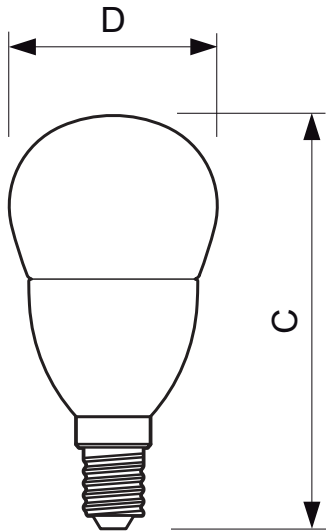

• Measuring Conditions

Switching cycle	50000X
-----------------	--------

• Product Dimensions

Overall Length C	95 mm
Diameter D	48 mm

• Product Data

Order code	929001140602
Full product code	929001140602
Full product name	MASTER LEDluster DT 6-40W E14 P48 CL
Order product name	MAS LEDluster DT 6-40W E14 P48 CL
Pieces per pack	1
Packing configuration	10
Packs per outerbox	10

PHILIPS

MASTER LEDluster

Bar code on pack - EAN1 8718696453582
Bar code on outerbox - EAN3 8718696453599

Logistic code(s) - 929001140602
12NC
Net weight per piece 0.072 kg

Dimensional drawing

MASTER LEDluster DT 6-40W E14 P48 CL

Product	C (Norm)	D (Norm)
LED DT 6-40W E14 P48 CL	95	48

E14

Photometric data

© 2015 Koninklijke Philips N.V. (Royal Philips)
All rights reserved.

Specifications are subject to change without notice. Trademarks are the property of Koninklijke Philips N.V. (Royal Philips) or their respective owners.