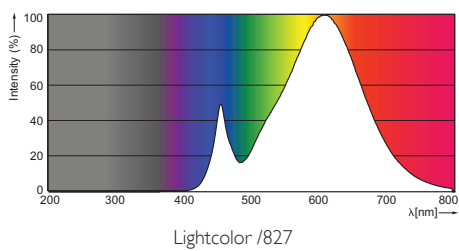

Product data

• General Characteristics

Cap-Base	E14
Bulb	P48
Bulb Finish	Clear
Rated Lifetime (hours)	25000 hr
Nominal Lifetime hours	25000 hr

• Light Technical Characteristics

Color Code	WW
Color Designation (text)	Warm White
Luminous Flux	470 Lm
Color rendering index	80
Luminous Efficacy Lamp	75 Lm/W
Color Temperature	2200-2700 K [CCT 2200K-2700K]
Rated Luminous Flux	470 Lm
LLMF - end nominal lifetime	70 %
Colour consistency	6 steps

• Measuring Conditions

Switching cycle	50000X
-----------------	--------

• Product Dimensions

Overall Length C	95 mm
Diameter D	48 mm

• Product Data

Order code	929001140602
Full product code	929001140602
Full product name	MASTER LEDluster DT 6-40W E14 P48 CL
Order product name	MAS LEDluster DT 6-40W E14 P48 CL
Pieces per pack	1
Packing configuration	10
Packs per outerbox	10

Product	C (Norm)	D (Norm)
LED DT 6-40W E14 P48 CL	95	48

E14

Photometric data

© 2015 Koninklijke Philips N.V. (Royal Philips)
All rights reserved.

Specifications are subject to change without notice. Trademarks are the property of Koninklijke Philips N.V. (Royal Philips) or their respective owners.