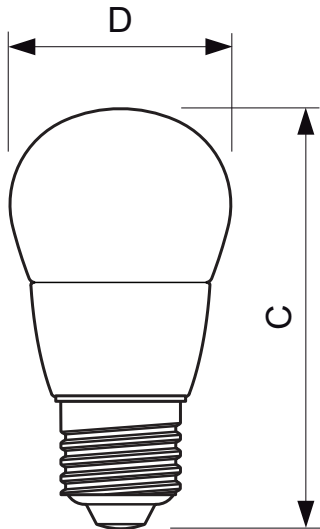

• Measuring Conditions

Switching cycle	50000X
-----------------	--------

• Product Dimensions

Overall Length C	93 mm
Diameter D	48 mm

• Product Data

Order code	929001140702
Full product code	929001140702
Full product name	MASTER LEDluster DT 6-40W E27 P48 CL
Order product name	MAS LEDluster DT 6-40W E27 P48 CL
Pieces per pack	1
Packing configuration	10
Packs per outerbox	10

PHILIPS

MASTER LEDluster

Bar code on pack - EAN1 8718696453605
Bar code on outerbox - EAN3 8718696453612

Logistic code(s) - 929001140702
12NC
Net weight per piece 0.072 kg

Dimensional drawing

MASTER LEDluster DT 6-40W E27 P48 CL

Product	C (Norm)	D (Norm)
LED DT 6-40W E27 P48 CL	93	48

E27

Photometric data

© 2015 Koninklijke Philips N.V. (Royal Philips)
All rights reserved.

Specifications are subject to change without notice. Trademarks are the property of Koninklijke Philips N.V. (Royal Philips) or their respective owners.