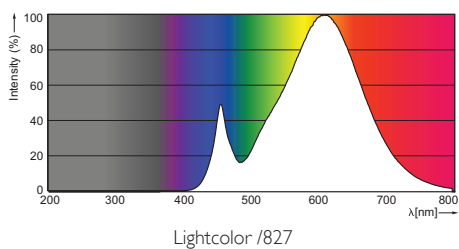

Product data

• General Characteristics

Cap-Base	E27
Bulb	P48
Bulb Finish	Clear
Rated Lifetime (hours)	25000 hr
Nominal Lifetime hours	25000 hr

• Light Technical Characteristics

Color Code	WW
Color Designation (text)	Warm White
Luminous Flux	470 Lm
Color rendering index	80
Luminous Efficacy Lamp	75 Lm/W
Color Temperature	2200-2700 K [CCT 2200K-2700K]
Rated Luminous Flux	470 Lm
LLMF - end nominal lifetime	70 %
Colour consistency	6 steps

• Measuring Conditions

Switching cycle	50000X
-----------------	--------

• Product Dimensions

Overall Length C	93 mm
Diameter D	48 mm

• Product Data

Order code	929001140702
Full product code	929001140702
Full product name	MASTER LEDluster DT 6-40W E27 P48 CL
Order product name	MAS LEDluster DT 6-40W E27 P48 CL
Pieces per pack	1
Packing configuration	10
Packs per outerbox	10

Product	C (Norm)	D (Norm)
LED DT 6-40W E27 P48 CL	93	48

E27

Photometric data

© 2015 Koninklijke Philips N.V. (Royal Philips)
All rights reserved.

Specifications are subject to change without notice. Trademarks are the property of Koninklijke Philips N.V. (Royal Philips) or their respective owners.