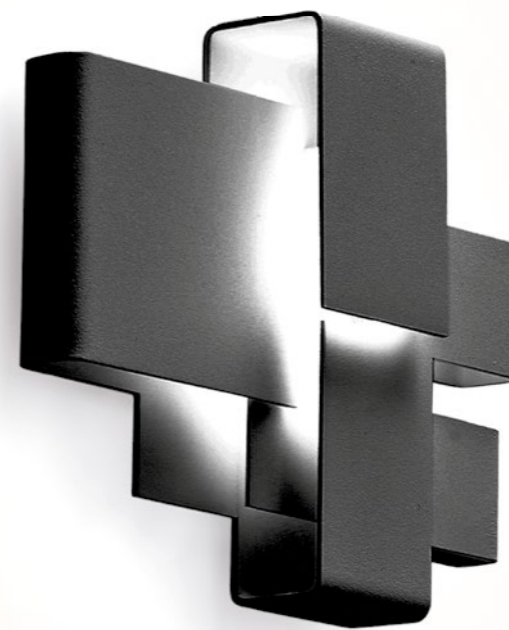

ARZY

WALL SURFACE

1.0

LED 6W | 220-240VAC | 50-60Hz
 COB 3-step | incl. power supply
 stainless steel | powder coated
 chrome

1.56kg | IP20 | 0,3m | 1

3000K | >80 CRI | 380lm

	CODE
	325163W4
	325163C4
	325163B4

reddot design award
 winner 2010