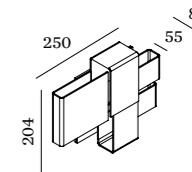

ARZY

WALL SURFACE

1.0

LED 6W | 220-240VAC | 50-60Hz
 COB 3-step | incl. power supply
 stainless steel | powder coated
 chrome

1.56kg | IP20 | 0,3m | 1

3000K | >80 CRI | 380lm

	CODE
	325163W4
	325163C4
	325163B4