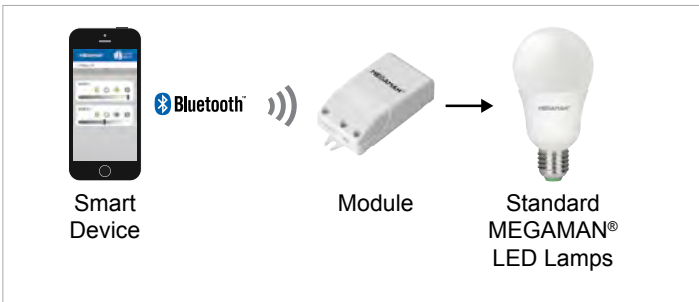

13W **IP20** **WH26** **SV26**

Coming Soon...

Compatible with a wide range of MEGAMAN® products, these Bluetooth-ready modules remote controls the on/off, dimming and scene setting of MEGAMAN® LED lamps that do not have integrated Bluetooth 4.0.