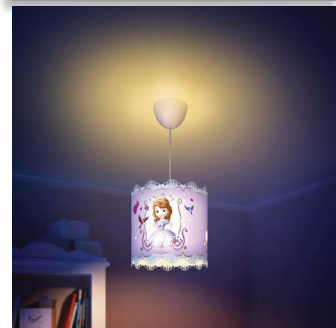

Philips Disney
Suspension light

Sofia The First
purple

71751/06/16

Switch on imagination

This Philips and Disney Sofia The First hanging lamp with dainty cutouts casts playful patterns on bedroom walls and is vivid and colourful . Featuring a friendly Sofia The First, it'll inspire big dreams and sweet dreams!

Designed for your kids room

- For kids
- Ideal for general illumination

Special characteristics

- Adjustable height at installation

Imaginative Lighting

PHILIPS | **DISNEY**

Suspension light
Sofia The First purple

Service

- Warranty: 2 year(s)

Packaging dimensions & weight

- Height: 29.8 cm
- Length: 12.3 cm
- Width: 12.3 cm
- Weight: 0.500 kg

Miscellaneous

- Especially designed for: Kids room, Living- & Bedroom
- Style: Expressive
- Type: Suspension light

Ideal for general illumination

This Philips and Disney light for your child's bedroom is the perfect centerpiece to create a pool of light. It provides the ideal light setting for your child's daily routines.