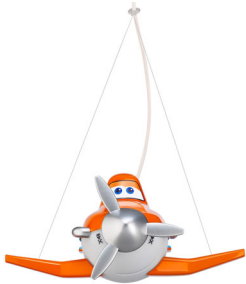

Imaginative 3D Shape

Thanks to the imaginative 3D shape, the light will spark your kid's imagination as it brightens up the room.

Ideal for general illumination

This Philips and Disney light for your child's bedroom is the perfect centrepiece to create a pool of light. It provides the ideal light setting for your child's daily routines.