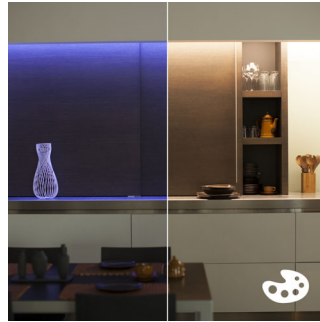

Easy, reliable and future proof system

- Connect up to 50 Philips Hue lights

PHILIPS

Highlights

Shape, bend and extend

The Hue Lightstrip Plus 1-meter extension can easily be connected to a Hue Lightstrip Plus. You can shape it in nearly any form and use the tape on the back to attach it to virtually any solid surface. If needed, you can cut the strip to size on the scissor markings. Integrate Lightstrip Plus into furniture, under kitchen cabinets or highlight architectural features with smooth, indirect light. Hue Lightstrips Plus is the most versatile and robust light source that will bring your room to life.

High light output: 1600 lumen

With a high output of 1600 lumen and great light coverage over its total length, Hue Lightstrip Plus gives enough light to be used both as a decorative and functional light source.

Paint with light

Play with light and choose from 16 million colors in the Hue app to match the light to your mood. Philips Hue Lightstrip Plus gives you full color consistency from the first to the last extension. Use a favorite photo and re-live that special moment with splashes of light. Save your favorite light settings and recall them whenever you want with the tap of a finger.