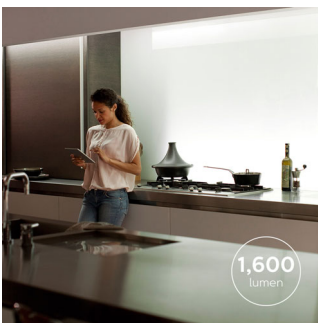

Easy, reliable and future proof system

- Connect up to 50 Philips Hue lights

PHILIPS

Highlights

Shape, bend and extend

The Hue Lightstrip Plus 1-meter extension can easily be connected to a Hue Lightstrip Plus. You can shape it in nearly any form and use the tape on the back to attach it to virtually any solid surface. If needed, you can cut the strip to size on the scissor markings. Integrate Lightstrip Plus into furniture, under kitchen cabinets or highlight architectural features with smooth, indirect light. Hue Lightstrips Plus is the most versatile and robust light source that will bring your room to life.

High light output: 1600 lumen

With a high output of 1600 lumen and great light coverage over its total length, Hue Lightstrip Plus gives enough light to be used both as a decorative and functional light source.

Paint with light

Play with light and choose from 16 million colors in the Hue app to match the light to your mood. Philips Hue Lightstrip Plus gives you full color consistency from the first to the last extension. Use a favorite photo and re-live that special moment with splashes of light. Save your favorite light settings and recall them whenever you want with the tap of a finger.