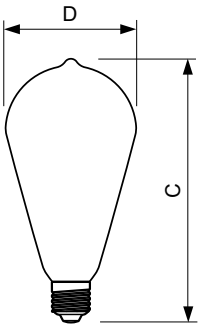

Classic frosted LED Lamps

Numerator - Quantity Per Pack	1
Numerator - Packs per outer box	6
Material Nr. (12NC)	929001228902

Net Weight (Piece)	0.060 kg

Dimensional drawing

filament 7W-60W 620lm NAD 2200K B22D

Product	D	C
CLA LEDBulb D 7-50W ST64 E27 820 GOLD	64 mm	148 mm