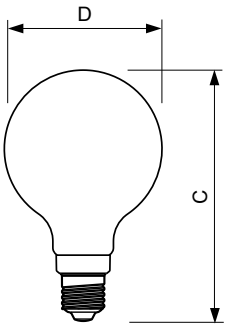

Classic frosted LED Lamps

Numerator - Quantity Per Pack	1
Numerator - Packs per outer box	6
Material Nr. (12NC)	929001229102

Net Weight (Piece)	0.115 kg

Dimensional drawing

filament 7W-60W 620lm NAD 2200K E27D

Product	D	C
CLA LEDGlobe D 7-50W G120 E27 820 GOLD	125 mm	188 mm