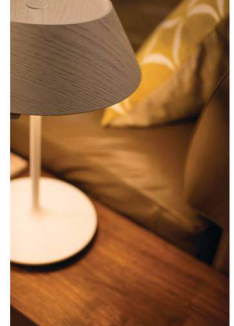

Philips myLiving
Table lamp

49023 Embrace
white
LED

myLiving

49023/31/10

Light and relaxed

The unique overlapping design of Philips myLiving Embrace LED table light is crafted with eco-friendly ash wood with a white painted exterior. You can enjoy its even and comfortable glow with its touch dimming feature.

Premium quality

- Premium wood materials

Energy saving

- Built-in LED, as part of the system

Easy to Experience

- Adjustable light angle
- Freedom of placement

Light effect

- Even light distribution

Safe to use

- Sustainable environmental friendly wood and non-toxic paint

PHILIPS

Table lamp
49023 Embrace white, LED

Specifications

Design and finishing

- Material: wood
- Color: white

Product dimensions & weight