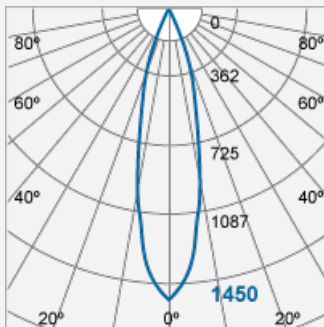

Product Data

Lamp Base	GU5.3
Product Wattage (W)	8
Reflector	MR16
Beam Angle (°)	WFL (36)
Colour Temperature (K)	Warmwhite (2800K)
Colour Render Index (Ra)	Ra95
Colour Consistency (SDCM)	6
Dimmable	100-10%
Energy Label	A
Operating Temperature	-30 ° C to +40 ° C
Switching Cycles (times)	>1,000,000
Mercury Content (mg)	N/A
Weight (g)	60
Application	Hospitality, Residential

Performance Data

Max. Luminous Intensity (cd)	1450
Total Luminous Flux (lm)	500
Luminous Flux in 90 ° cone (lm)	420
Rated Life (hrs)	25000
Lumen Maintenance at the End of Lamp Life (%)	90%

Product Dimensions

Diameter (mm)	50
Length (mm)	49

m	Lux	Ø cm
0.5	5800	32
1	1450	63
1.5	644	95
2	363	126

Beam angle = 36°