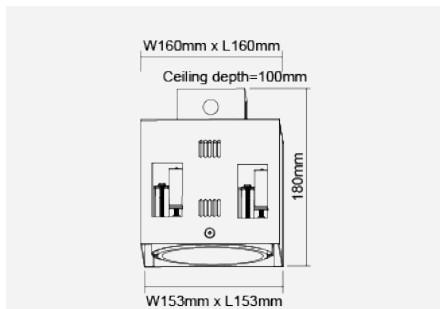

ANCONA Adjustable Recessed Downlight (AR111)

Max. 15W LED AR111 GU10

Product Code:

F30817RC

Product Data	
Max. Wattage (W)	15
Light Source	LED AR111
Lamp Base	GU10
Tilting Angle (°)	30
Colour	Black (BK21)
Materials	Steel
Protection Class	Class I
Dimmable	N/A
Weight (g)	1315
Application	Corridors, Hotels, Offices, Restaurant, Shopping Malls
Performance Data	
IP Rating	IP20
Product Dimensions	
Length (mm)	153
Width (mm)	153
Height (mm)	180
Cut-out (mm)	W160 x L160

m	Lux	Ø cm
0.5	20000	21
1	5000	43
1.5	2222	64
2	1250	85

Beam angle = 24°