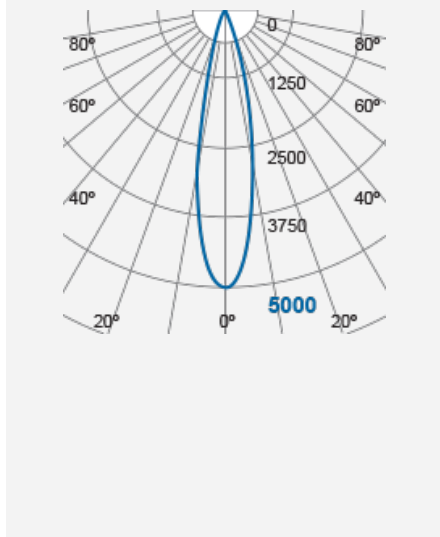

ANCONA Adjustable Recessed Downlight (AR111)

Max. 15W LED AR111 GU10

Product Code:

F30817RC

Product Data	
Max. Wattage (W)	15
Light Source	LED AR111
Lamp Base	GU10
Tilting Angle (°)	30
Colour	Black (BK21)
Materials	Steel
Protection Class	Class I
Dimmable	N/A
Weight (g)	1315
Application	Corridors, Hotels, Offices, Restaurant, Shopping Malls
Performance Data	
IP Rating	IP20
Product Dimensions	
Length (mm)	153
Width (mm)	153
Height (mm)	180
Cut-out (mm)	W160 x L160

m	Lux	Ø cm
0.5	20000	21
1	5000	43
1.5	2222	64
2	1250	85

Beam angle = 24°