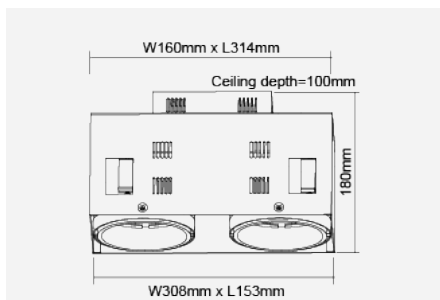

ANCONA Adjustable Recessed Downlight (AR111)

Max. 15W LED AR111 GU10

Product Code:

F30917RC

Product Data	
Max. Wattage (W)	2 x 15
Light Source	LED AR111
Lamp Base	GU10
Tilting Angle (°)	30
Colour	Black (BK21)
Materials	Steel
Protection Class	Class I
Dimmable	N/A
Weight (g)	2620
Application	Corridors, Hotels, Offices, Restaurant, Shopping Malls
Performance Data	
IP Rating	IP20
Product Dimensions	
Length (mm)	153
Width (mm)	308
Height (mm)	180
Cut-out (mm)	W160 x L314

m	Lux	Ø cm
0.5	20000	21
1	5000	43
1.5	2222	64
2	1250	85

Beam angle = 24°