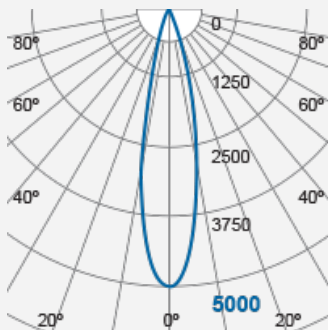

ANCONA Adjustable Recessed Downlight (AR111)

Max. 15W LED AR111 GU10

Product Code:

F30917RC

Product Data	
Max. Wattage (W)	2 x 15
Light Source	LED AR111
Lamp Base	GU10
Tilting Angle (°)	30
Colour	Black (BK21)
Materials	Steel
Protection Class	Class I
Dimmable	N/A
Weight (g)	2620
Application	Corridors, Hotels, Offices, Restaurant, Shopping Malls
Performance Data	
IP Rating	IP20
Product Dimensions	
Length (mm)	153
Width (mm)	308
Height (mm)	180
Cut-out (mm)	W160 x L314

m	Lux	Ø cm
0.5	20000	21
1	5000	43
1.5	2222	64
2	1250	85

Beam angle = 24°