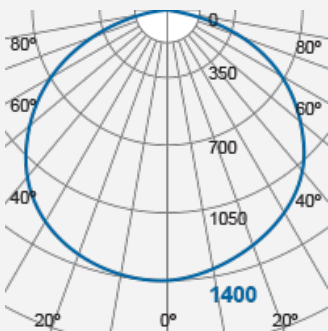

# DINO Waterproof Batten (Integrated) - High Output

Silver

IP66	IK08	Class II
------	------	----------

Integrated LED Luminaire  
F50300SM

Product Code:

**F50300SM**

Electrical Data	
Voltage (V)	220-240V
Power Factor	>0.9
Product Data	
Product Wattage (W)	63
Colour Temperature (K)	Warmwhite (3000K), Coolwhite (4000K)
Colour Render Index (Ra)	>Ra80
Colour	Silver (SV16)
Materials	Polycarbonate
Protection Class	Class II
Dimmable	No
Weight (g)	1283
Application	Car parks, Underground Areas, Warehouses, Workshops
Performance Data	
Luminous Flux (lm)	6300 [3000K], 6500 [4000K]
Luminous Efficacy (lm/W)	100 [3000K], 103 [4000K]
Rated Life (hrs)	50000
IP Rating	IP66
Product Dimensions	
Length (mm)	1652
Width (mm)	66
Height (mm)	55
Remarks: LA8012 Security Clip	

m	Lux	Ø cm
0.5	5600	173
1	1400	346
1.5	622	520
2	350	693

Beam angle = 120°