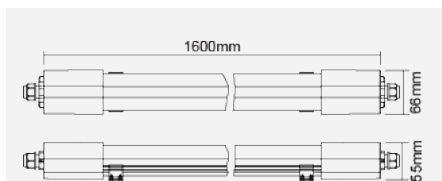

# DINO Waterproof Batten (Integrated) - High Output

Silver

IP66	IK08	Class II
------	------	----------

Integrated LED Luminaire  
F50300SM

Product Code:

**F50300SM**

Electrical Data	
Voltage (V)	220-240V
Power Factor	>0.9
Product Data	
Product Wattage (W)	63
Colour Temperature (K)	Warmwhite (3000K), Coolwhite (4000K)
Colour Render Index (Ra)	>Ra80
Colour	Silver (SV16)
Materials	Polycarbonate
Protection Class	Class II
Dimmable	No
Weight (g)	1283
Application	Car parks, Underground Areas, Warehouses, Workshops
Performance Data	
Luminous Flux (lm)	6300 [3000K], 6500 [4000K]
Luminous Efficacy (lm/W)	100 [3000K], 103 [4000K]
Rated Life (hrs)	50000
IP Rating	IP66
Product Dimensions	
Length (mm)	1652
Width (mm)	66
Height (mm)	55
Remarks: LA8012 Security Clip	

m	Lux	Ø cm
0.5	5600	173
1	1400	346
1.5	622	520
2	350	693

Beam angle = 120°