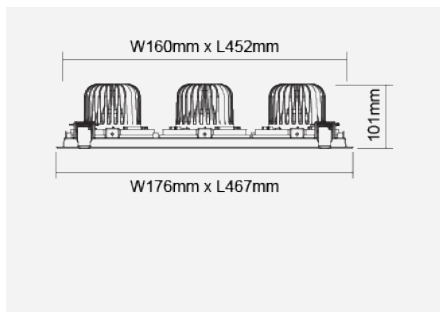

ZEKI Ø111 Multi-head Gimbal Adjustable Recessed Downlight (TECOH THx)

Product Code:

F56553RC

Product Data	
Light Source	TECOH THx LED Modules
Tilting Angle (°)	30
Colour	Black (BK24), White (WH26)
Materials	Die-cast Aluminium
Dimmable	N/A
Performance Data	
IP Rating	IP23
Product Dimensions	
Length (mm)	467
Width (mm)	176
Height (mm)	101
Cut-out (mm)	TECOH THx LED Light Engines
Remarks: Accessory: LA10023 Colour trim for TECOH® THx (optional)	