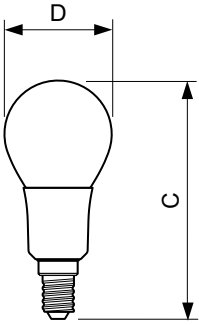

Product data

General Information	
Cap-Base	E14 [E14]
Bulb Shape	P45 [P 45mm]
Nominal Lifetime (Nom)	15000 h
Switching Cycle	20000X
Technical Type	4.5-40W
Light Technical	
Color Code	827 [CCT of 2700K]
Luminous Flux (Nom)	470 lm
Luminous Flux (Rated) (Nom)	470 lm
Color Designation	Warm White (WW)
Correlated Color Temperature (Nom)	2700 K
Luminous Efficacy (rated) (Nom)	104.44 lm/W
Color Consistency	<6
Color Rendering Index (Nom)	80
LLMF At End Of Nominal Lifetime (Nom)	70 %
Operating and Electrical	
Input Frequency	50 to 60 Hz
Power (Rated) (Nom)	4.5 W

Material Nr. (12NC)	929001227402
Net Weight (Piece)	0.024 kg

Dimensional drawing

Product	D	C
CLA LEDLuster D 4.5-40W P45 E14 827 CL	45 mm	101.5 mm

filament 4.5W-40W 470lm NAD 2700K E14D

Photometric data

General Uniform Lighting