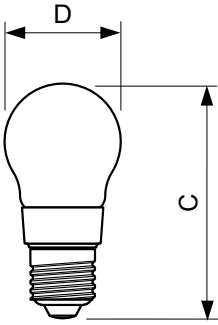

Product data

General Information	
Cap-Base	E27 [E27]
Bulb Shape	P45 [P 45mm]
Nominal Lifetime (Nom)	15000 h
Switching Cycle	20000X
Technical Type	4.5-40W
Light Technical	
Color Code	827 [CCT of 2700K]
Luminous Flux (Nom)	470 lm
Luminous Flux (Rated) (Nom)	470 lm
Color Designation	Warm White (WW)
Correlated Color Temperature (Nom)	2700 K
Luminous Efficacy (rated) (Nom)	104.44 lm/W
Color Consistency	<6
Color Rendering Index (Nom)	80
LLMF At End Of Nominal Lifetime (Nom)	70 %
Operating and Electrical	
Input Frequency	50 to 60 Hz
Power (Rated) (Nom)	4.5 W

Material Nr. (12NC)	929001227602
Net Weight (Piece)	0.024 kg

Dimensional drawing

Product	D	C
CLA LEDLuster D 4.5-40W P45 E27 827 CL	45 mm	89 mm

filament 4.5W-40W 470lm NAD 2700K E27D

Photometric data

General Uniform Lighting