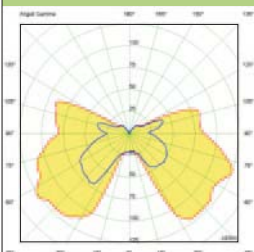

6W
8W
12W = 60W
75W
100W incandescent

SAVE 90%

LED LAMPS

More technical details about TÜV approved Fumagalli LED Lamps on page 468.

* ADD THESE SUFFIXES TO THE REFERENCES MENTIONED IN THE CATALOGUE

PHOTOMETRIC DATA SAMPLE