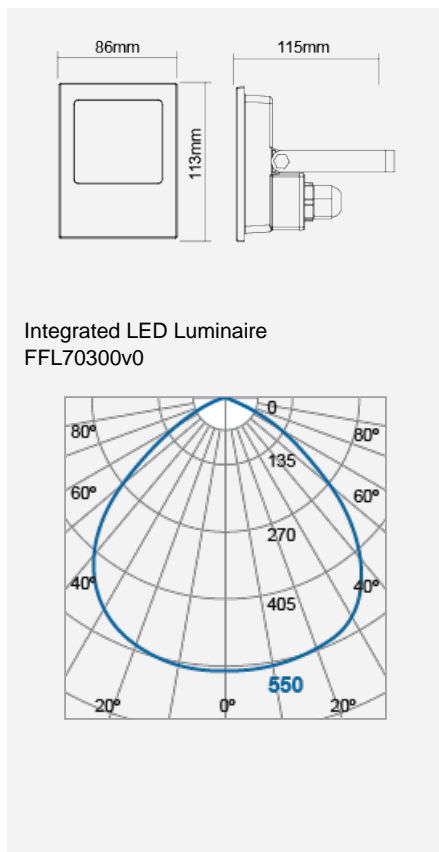

TOTT S Floodlight (Integrated) - IP65

Product Code:

FFL70300v0

Electrical Data	
Voltage (V)	220-240V
Power Factor ()	>0.9
Product Data	
Product Wattage (W)	9.5
Beam Angle (°)	100
Tilting Angle (°)	160
Colour Temperature (K)	Warmwhite (3000K), Coolwhite (4000K)
Colour Render Index (Ra)	>Ra80
Colour	Black (BK23)
Materials	Polycarbonate
Protection Class	Class II
Dimmable	No
Operating Temperature	-30 ° C to +40 ° C
Weight (g)	195
Application	Billboards, Gate areas, Pillar Facades, Signages
Performance Data	
Max. Luminous Intensity (cd)	550
Luminous Flux (lm)	900
Luminous Efficacy (lm/W)	95
Rated Life (hrs)	35000
IP Rating	IP65
Product Dimensions	
Length (mm)	86
Width (mm)	113
Height (mm)	115

m	Lux	Ø cm
0.5	2200	119
1	550	238
1.5	244	358
2	138	477

Beam angle = 100°