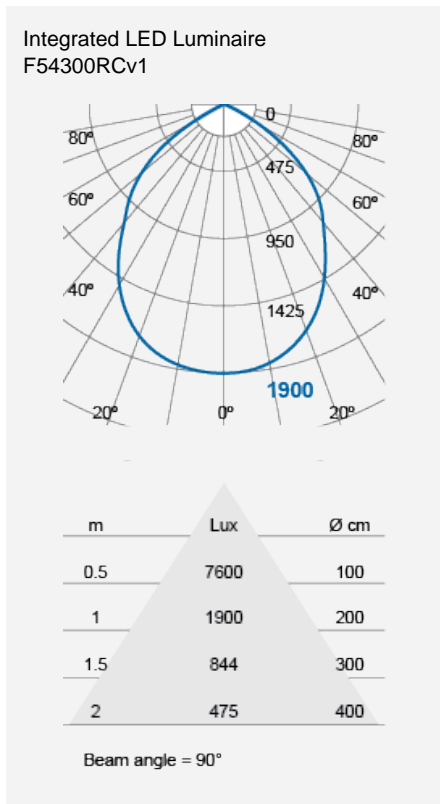

SIENA SR Recessed Downlight (Integrated)

Product Code:

F54300RCv1

Electrical Data	
Voltage (V)	220-240V
Power Factor	>0.9
Product Data	
Product Wattage (W)	25.5
Beam Angle (°)	90
Colour Temperature (K)	Warmwhite (2800K), Coolwhite (4000K), Daylight (6500K)
Colour Render Index (Ra)	>Ra80
Colour	White (WH26), Silver (SV26)
Materials	Die-cast aluminium trim with specular reflector
Protection Class	Class II
Dimmable	No
Weight (g)	525
Application	Retail, Bathrooms, Hotels, Kitchens, Offices, Restaurants
Performance Data	
Luminous Flux (lm)	2700
Luminous Efficacy (lm/W)	106
Rated Life (hrs)	50000
IP Rating	IP44
Product Dimensions	
Diameter (mm)	255
Height (mm)	100
Cut-out (mm)	Ø200
Remarks: Shielding Angle: Up to 25 ° High Output	