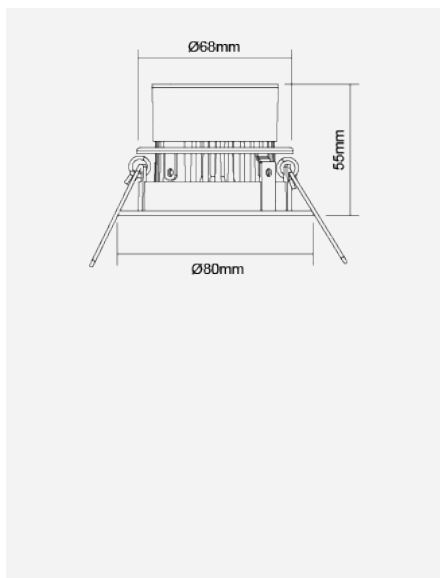

# SIENA Adjustable Recessed Downlight (Integrated) - Dim to Warm

Product Code:

**F28100RC-w**

Electrical Data	
Voltage (V)	220-240V
Product Data	
Product Wattage (W)	8
Beam Angle ( ° )	36
Colour Render Index (Ra)	>Ra80
Colour	White (WH26), Silver (SV26), Brushed Nickel (NI53)
Materials	Metal housing with diffuser
Protection Class	Class II
Dimmable	100-10% (2800K-1800K)
Weight (g)	212
Performance Data	
Max. Luminous Intensity (cd)	1800
Rated Life (hrs)	25000
IP Rating	IP44
Product Dimensions	
Diameter (mm)	80
Height (mm)	55
Remarks: Capable of linear dimming from 100% to 10% when working with most conventional dimmers. Please refer to the compatible dimmer list at <a href="http://www.megaman.cc/user-guide">www.megaman.cc/user-guide</a> for further details.	