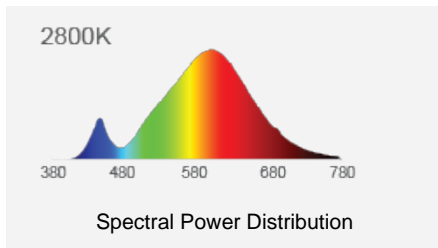

## Product Data

Lamp Base	GU5.3
Product Wattage (W)	8
Reflector	MR16
Beam Angle ( ° )	FL (24)
Colour Temperature (K)	Warmwhite (2800K)
Colour Render Index (Ra)	Ra95
Colour Consistency (SDCM)	6
Dimmable	100-10%
Energy Label	A
Operating Temperature	-30 ° C to +40 ° C
Switching Cycles (times)	>1,000,000
Mercury Content (mg)	N/A
Weight (g)	60
Application	Hospitality, Residential

## Performance Data

Max. Luminous Intensity (cd)	2400
Total Luminous Flux (lm)	500
Luminous Flux in 90 ° cone (lm)	420
Rated Life (hrs)	25000
Lumen Maintenance at the End of Lamp Life (%)	90%

## Product Dimensions

Diameter (mm)	50
Length (mm)	49

m	Lux	Ø cm
0.5	9600	32
1	2400	63
1.5	1067	95
2	600	126

Beam angle = 24°

Product Code: ER3308dR9LN-FL-GU5.3-2800K-12V

MEGAMAN® 2005-2017. All Rights Reserved.  
This document is for informational purpose only.

#### Remarks:

The rated lamp life, rated luminous flux in 90 ° cone, total luminous flux, rated beam angle and rated wattage are equivalent to their nominal values shown on product packaging. There is no measurable output from 180nm to 380nm, so the chart shows only 380nm to 800nm.