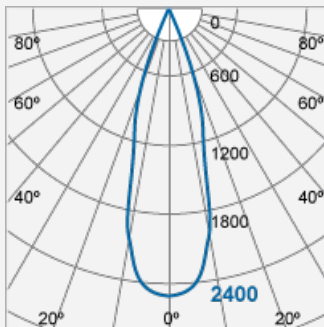

## Product Data

Lamp Base	GU5.3
Product Wattage (W)	8
Reflector	MR16
Beam Angle ( ° )	FL (24)
Colour Temperature (K)	Warmwhite (2800K)
Colour Render Index (Ra)	Ra95
Colour Consistency (SDCM)	6
Dimmable	100-10%
Energy Label	A
Operating Temperature	-30 ° C to +40 ° C
Switching Cycles (times)	>1,000,000
Mercury Content (mg)	N/A
Weight (g)	60
Application	Hospitality, Residential

## Performance Data

Max. Luminous Intensity (cd)	2400
Total Luminous Flux (lm)	500
Luminous Flux in 90 ° cone (lm)	420
Rated Life (hrs)	25000
Lumen Maintenance at the End of Lamp Life (%)	90%

## Product Dimensions

Diameter (mm)	50
Length (mm)	49

m	Lux	Ø cm
0.5	9600	32
1	2400	63
1.5	1067	95
2	600	126

Beam angle = 24°

Product Code: ER3308dR9LN-FL-GU5.3-2800K-12V

MEGAMAN® 2005-2017. All Rights Reserved.  
This document is for informational purpose only.

#### Remarks:

The rated lamp life, rated luminous flux in 90 ° cone, total luminous flux, rated beam angle and rated wattage are equivalent to their nominal values shown on product packaging. There is no measurable output from 180nm to 380nm, so the chart shows only 380nm to 800nm.