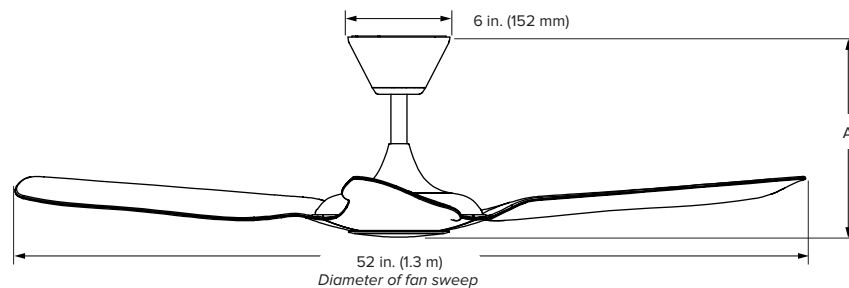

AMERICAS
HAIKUHOME.COM
855-694-2458

CANADA
HAIKUHOME.COM/CA
844-924-4277

AUSTRALIA
HAIKUHOME.COM/AU
1-300-244-277

SINGAPORE
HAIKUHOME.COM/SG
+65 6709 8500

MALAYSIA
+603 5565 0888