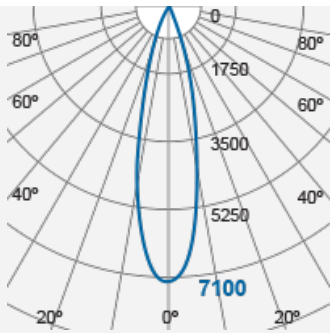

## MODENA Track Lighting (MHx)

Product Code:

**F25343TK**

Electrical Data	
Power Factor	>0.9
Product Data	
Product Wattage (W)	28
Light Source	TECOH® MHx MH0130 with input current 700mA
Beam Angle ( ° )	25, 35, 45
Rotating Angle ( ° )	330
Tilting Angle ( ° )	± 90
Colour	White (WH25/WH26), Silver (SV28), Black (BK24)
Materials	Aluminium
Protection Class	Class II
Dimmable	N/A
Weight (g)	1552
Application	Hotels, Museums, Restaurants, Shop Lighting, Showrooms
Performance Data	
IP Rating	IP20
Product Dimensions	
Diameter (mm)	110
Length (mm)	165
Height (mm)	219

[www.megaman.cc](http://www.megaman.cc)

m	Lux	Ø cm
0.5	28400	22
1	7100	44
1.5	3156	67
2	1775	89

Beam angle = 25°

F25343TK-35 °

m	Lux	Ø cm
0.5	16200	32
1	4050	63
1.5	1800	95
2	1013	126

Beam angle = 35°

F25343TK-45 °