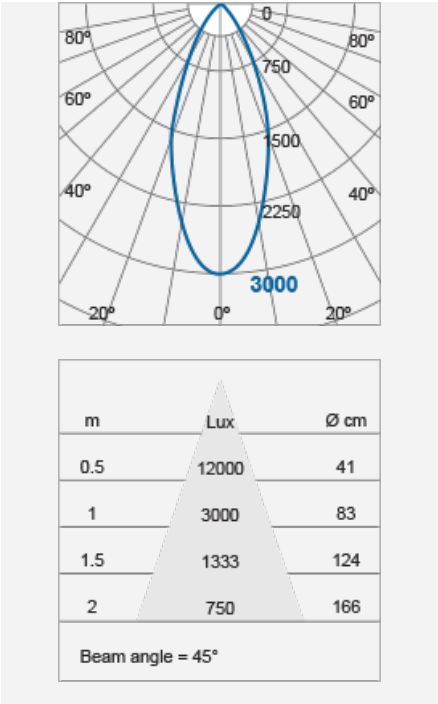

Product Code: F25343TK

MEGAMAN® 2005-2017. All Rights Reserved.
This document is for informational purpose only.

MEGAMAN® reserves the right to make changes from time to time in the interest of product developments without prior notification to any products herein.
www.megaman.cc