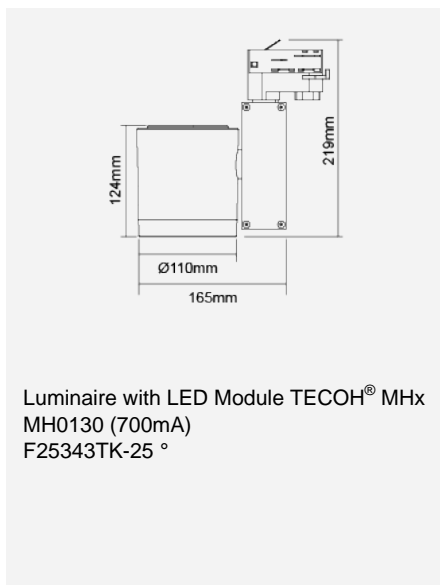

## MODENA Track Lighting (MHx)

Product Code:

**F25343TK**

Electrical Data	
Power Factor	>0.9
Product Data	
Product Wattage (W)	28
Light Source	TECOH® MHx MH0130 with input current 700mA
Beam Angle ( ° )	25, 35, 45
Rotating Angle ( ° )	330
Tilting Angle ( ° )	± 90
Colour	White (WH25/WH26), Silver (SV28), Black (BK24)
Materials	Aluminium
Protection Class	Class II
Dimmable	N/A
Weight (g)	1552
Application	Hotels, Museums, Restaurants, Shop Lighting, Showrooms
Performance Data	
IP Rating	IP20
Product Dimensions	
Diameter (mm)	110
Length (mm)	165
Height (mm)	219

[www.megaman.cc](http://www.megaman.cc)

m	Lux	Ø cm
0.5	28400	22
1	7100	44
1.5	3156	67
2	1775	89

Beam angle = 25°

F25343TK-35 °

m	Lux	Ø cm
0.5	16200	32
1	4050	63
1.5	1800	95
2	1013	126

Beam angle = 35°

F25343TK-45 °