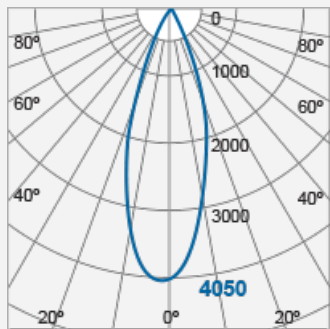

## MODENA Track Lighting (MHx)

Product Code:

**F25343TK**

Electrical Data	
Power Factor	>0.9
Product Data	
Product Wattage (W)	28
Light Source	TECOH® MHx MH0130 with input current 700mA
Beam Angle ( ° )	25, 35, 45
Rotating Angle ( ° )	330
Tilting Angle ( ° )	± 90
Colour	White (WH25/WH26), Silver (SV28), Black (BK24)
Materials	Aluminium
Protection Class	Class II
Dimmable	N/A
Weight (g)	1552
Application	Hotels, Museums, Restaurants, Shop Lighting, Showrooms
Performance Data	
IP Rating	IP20
Product Dimensions	
Diameter (mm)	110
Length (mm)	165
Height (mm)	219

[www.megaman.cc](http://www.megaman.cc)

m	Lux	Ø cm
0.5	28400	22
1	7100	44
1.5	3156	67
2	1775	89

Beam angle = 25°

F25343TK-35 °

m	Lux	Ø cm
0.5	16200	32
1	4050	63
1.5	1800	95
2	1013	126

Beam angle = 35°

F25343TK-45 °