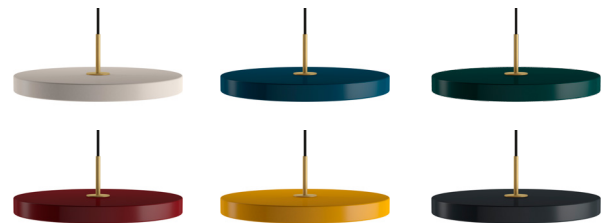

EXPERIENCE THE COLOURS OF NATURE AND LIGHT WITH THE **VITA ASTERIA** LAMP

Born at the crossroads of design, technology and craftsmanship, the VITA Asteria series of lamps incorporate built-in LED lights into a sleek, minimalist shape. Casting a bright, lively light, VITA Asteria comes in a seductive and modern six-colour palette to match and complement any interior design, from a contemporary or high design decor to a futuristic or even retro one. Place it above the coffee table or dinner table; its slim shape will ensure that nothing obscures the view of guests sitting opposite you and its diffused light will ensure a blind-free glow.

“The illusion of earthly weightlessness had to be challenged by a light design that defies gravity. Today’s LED technology makes for thinner and smaller lighting fixtures, but they still have to resemble a lampshade. The VITA Asteria is just so—slim and simple, a stroke of light hovering above, a touch of the future and yes, breath-taking, like stars in space!” explains Søren Ravn Christensen, Founder and Chief Creative Developer.

PRODUCT FACTS

Name	VITA Asteria
Designer	Søren Ravn Christensen 2017
Material	Steel, aluminium and PMMA. Includes 2m of black textile cord
Size	W 43 cm, H 14.3 cm
Colours	Pearl white, petrol blue, forest green, ruby red, saffron yellow, anthracite grey