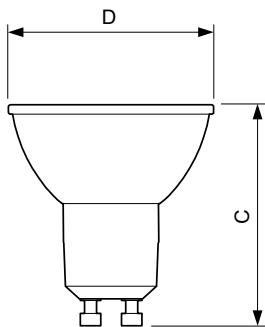

MASTER VALUE LEDspot MV

Temperature	
T-Case Maximum (Nom)	80 °C
Controls and Dimming	
Dimmable	Yes
Approval and Application	
Suitable For Accent Lighting	Yes
Energy Efficiency Label (EEL)	A+
Energy Consumption kWh/1000 h	5 kWh

Product Data	
Full product code	871869675592100
Order product name	Master LED 5-50W GU10 930 36D Dim
EAN/UPC - Product	8718696755921
Order code	929001348908
Numerator - Quantity Per Pack	1
Numerator - Packs per outer box	10
Material Nr. (12NC)	929001348908
Net Weight (Piece)	0.038 kg

Warnings and Safety

- Operating temperature range is between -20° C and 45° C ambient
- Only to apply in dry or damp locations and most of open fixtures with lamp-holders that offer sufficient space (10 mm free air space)
- Not intended for use with emergency light fixtures or exit lights

Dimensional drawing

GU10 230V5W-50W 355lm 36D 3000K GU10 Dim

Product	D	C
Master LED 5-50W GU10 930 36D Dim	50 mm	54 mm

Photometric data