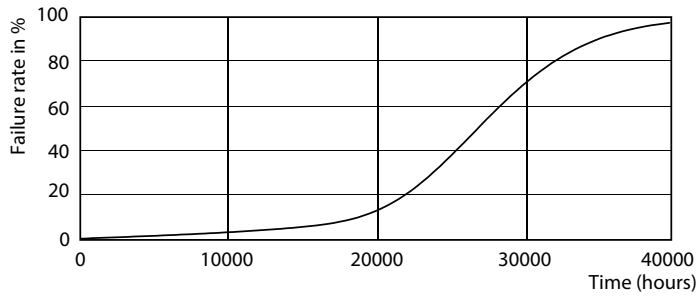

Lifetime

MASTER LEDspotMV GU10 922-927 36D