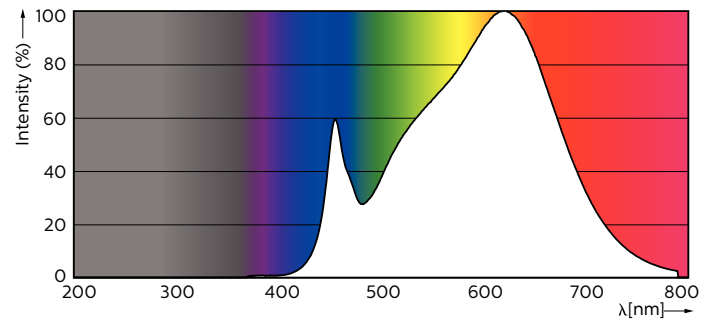

MASTER LEDspotMV 35W GU10 930 36D 270lm