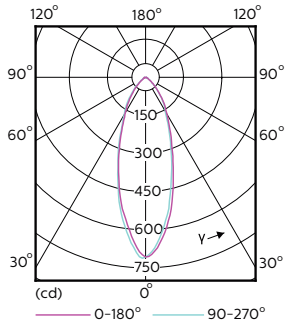

Product data

General Information	
Cap-Base	GU10 [GU10]
Nominal Lifetime (Nom)	25000 h
Switching Cycle	50000X
Technical Type	5-50W
Light Technical	
Color Code	930 [CCT of 3000K]
Beam Angle (Nom)	36 °
Luminous Flux (Nom)	405 lm
Luminous Flux (Rated) (Nom)	405 lm
Luminous Intensity (Nom)	650 cd
Color Designation	White (WH)
Rated Beam Angle	36 °
Correlated Color Temperature (Nom)	3000 K
Luminous Efficacy (Rated) (Nom)	81.00 lm/W

Dimensional drawing

GU10 230V5W-50W 355lm 36D 3000K GU10 Dim

Product	D	C
Master LED 5-50W GU10 930 36D Dim	50 mm	54 mm

Photometric data

General Information 14 Photo Lighting 81 Page 17

MASTER LEDspotMV 35W GU10 930 36D 270lm

MASTER VALUE LEDspot MV

Photometric data

MASTER LEDspotMV 50W GU10 36D 355lm

Lifetime

MASTER LEDspotMV GU10 922-927 36D

MASTER LEDspotMV GU10 922-927 36D