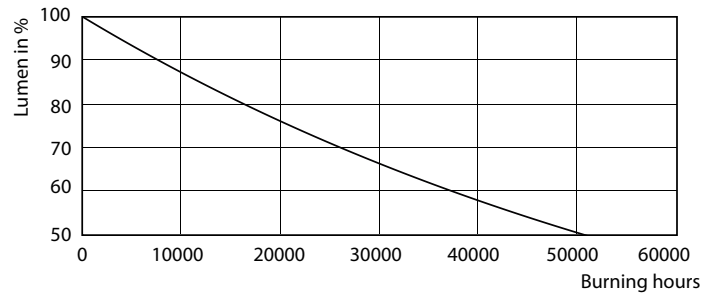

Product data

General Information	
Cap-Base	GU10 [GU10]
Nominal Lifetime (Nom)	25000 h
Switching Cycle	50000X
Technical Type	5-50W
Light Technical	
Color Code	930 [CCT of 3000K]
Beam Angle (Nom)	36 °
Luminous Flux (Nom)	405 lm
Luminous Flux (Rated) (Nom)	405 lm
Luminous Intensity (Nom)	650 cd
Color Designation	White (WH)
Rated Beam Angle	36 °
Correlated Color Temperature (Nom)	3000 K
Luminous Efficacy (Rated) (Nom)	81.00 lm/W

MASTER VALUE LEDspot MV

Photometric data

MASTER LEDspotMV 50W GU10 36D 355lm

Lifetime

MASTER LEDspotMV GU10 922-927 36D

MASTER LEDspotMV GU10 922-927 36D