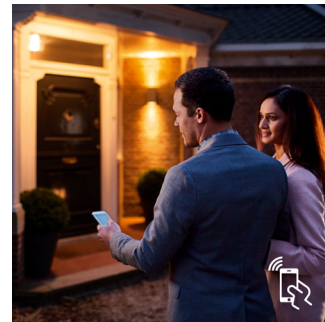

## Create your ambience

Set the right ambience for any moment and decorate your home with warm to cool white light. Enjoy different styles throughout the year, no matter if it's the crisp white light reminding you of a spring breeze, the warm white light of summer sun or the ice cool daylight of winter.

## Smart control, home and away

With the Philips Hue iOS and Android apps, you can control your lights remotely wherever you are. Check if you have forgotten to switch your lights off before you left home and switch them on if you are working late. Connection with the Philips Hue bridge required for this functionality.