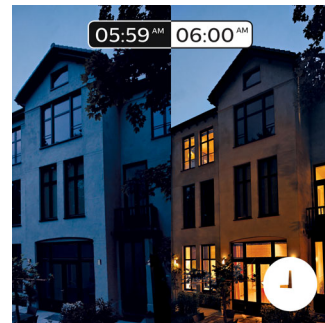

Timers for your convenience

Philips Hue can make it seem like you're home when you're not, using the schedule function in the Philips Hue app. Set the lights to come on at a pre-set time, so the lights are on when you arrive home. You can even set rooms to light up at different times. And of course, you can let the lights turn off gradually at night, so you never have to worry whether you've left any lights on. Connection with the Philips Hue bridge required for this functionality.