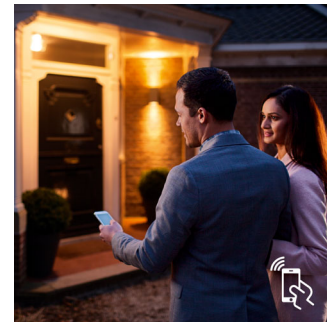

Wake up and go to sleep

Philips Hue will help get you out of bed the way you like to, helping you start your day feeling refreshed. The light brightness increases

3261331P7

gradually, mimicking the effect of sunrise, and helps you wake up naturally, instead of being woken up by the loud sound of an alarm clock. Start your day the right way. In the evening, the relaxing warm white light helps you to unwind, relax and prepare your body for a good night's sleep. Connection with the Philips Hue bridge required for this functionality.

Smart control, home and away

With the Philips Hue iOS and Android apps, you can control your lights remotely wherever you are. Check if you have forgotten to switch your lights off before you left home and switch them on if you are working late. Connection with the Philips Hue bridge required for this functionality.

Timers for your convenience

Philips Hue can make it seem like you're home when you're not, using the schedule function in the Philips Hue app. Set the lights to come on at a pre-set time, so the lights are on when you arrive home. You can even set rooms to light up at different times. And of course, you can let the lights turn off gradually at night, so you never have to worry whether you've left any lights on. Connection with the Philips Hue bridge required for this functionality.