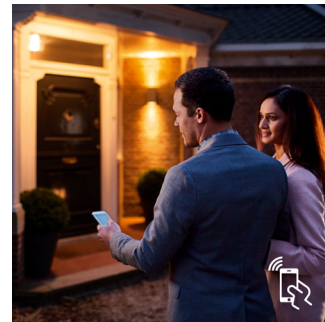

Wake up and go to sleep

Philips Hue will help get you out of bed the way you like to, helping you start your day feeling refreshed. The light brightness increases

3261348P7

gradually, mimicking the effect of sunrise, and helps you wake up naturally, instead of being woken up by the loud sound of an alarm clock. Start your day the right way. In the evening, the relaxing warm white light helps you to unwind, relax and prepare your body for a good night's sleep. Connection with the Philips Hue bridge required for this functionality.

Smart control, home and away

With the Philips Hue iOS and Android apps, you can control your lights remotely wherever you are. Check if you have forgotten to switch your lights off before you left home and switch them on if you are working late. Connection with the Philips Hue bridge required for this functionality.

Timers for your convenience

Philips Hue can make it seem like you're home when you're not, using the schedule function in the Philips Hue app. Set the lights to come on at a pre-set time, so the lights are on when you arrive home. You can even set rooms to light up at different times. And of course, you can let the lights turn off gradually at night, so you never have to worry whether you've left any lights on. Connection with the Philips Hue bridge required for this functionality.