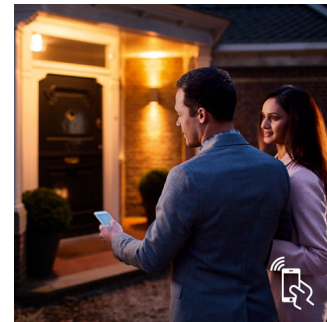

Full control with Hue bridge

Connect your Philips Hue lights with the bridge to unlock the endless possibilities of the system.

Create your ambiance

Set the right ambiance for any moment and decorate your home with warm to cool white light. Enjoy different styles throughout the year, no matter if it's the crisp white light reminding you of a spring breeze, the warm white light of summer sun or the ice cool daylight of winter.

Wake up and go to sleep

Philips Hue will help get you out of bed the way you like to, helping you start your day feeling refreshed. The light brightness increases

gradually, mimicking the effect of sunrise, and helps you wake up naturally, instead of being woken up by the loud sound of an alarm clock. Start your day the right way. In the evening, the relaxing warm white light helps you to unwind, relax and prepare your body for a good night's sleep. Connection with the Philips Hue bridge required for this functionality.

Smart control, home and away

With the Philips Hue iOS and Android apps, you can control your lights remotely wherever you are. Check if you have forgotten to switch your lights off before you left home and switch them on if you are working late. Connection with the Philips Hue bridge required for this functionality.