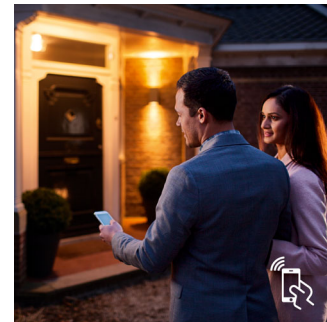

Wake up and go to sleep

Philips Hue will help get you out of bed the way you like to, helping you start your day feeling refreshed. The light brightness increases

4034031P7

gradually, mimicking the effect of sunrise, and helps you wake up naturally, instead of being woken up by the loud sound of an alarm clock. Start your day the right way. In the evening, the relaxing warm white light helps you to unwind, relax and prepare your body for a good night's sleep. Connection with the Philips Hue bridge required for this functionality.

Smart control, home and away

With the Philips Hue iOS and Android apps, you can control your lights remotely wherever you are. Check if you have forgotten to switch your lights off before you left home and switch them on if you are working late. Connection with the Philips Hue bridge required for this functionality.

Timers for your convenience

Philips Hue can make it seem like you're home when you're not, using the schedule function in the Philips Hue app. Set the lights to come on at a pre-set time, so the lights are on when you arrive home. You can even set rooms to light up at different times. And of course, you can let the lights turn off gradually at night, so you never have to worry whether you've left any lights on. Connection with the Philips Hue bridge required for this functionality.