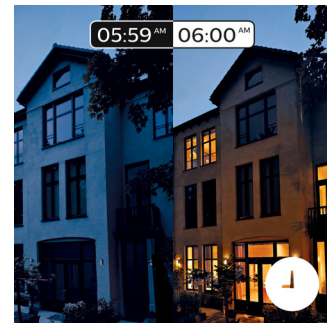

Timers for your convenience

Philips Hue can make it seem like you're home when you're not, using the schedule function in the Philips Hue app. Set the lights to come on at a pre-set time, so the lights are on when you arrive home. You can even set rooms to light up at different times. And of course, you can let the lights turn off gradually at night, so you never have to worry whether you've left any lights on. Connection with the Philips Hue bridge required for this functionality.