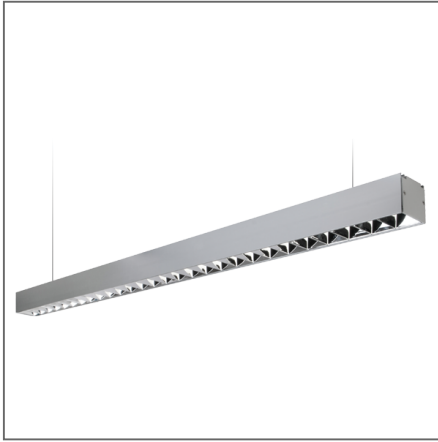

# GABIO LED Pendant Louvre

Product Code:

**FLP70000v1**

Electrical Data	
Voltage (V)	220-240V
Power Factor	>0.9
Product Data	
Product Wattage (W)	30
Beam Angle ( ° )	90
Colour Temperature (K)	Warmwhite (3000K), Coolwhite (4000K), Daylight (6500K)
Colour Render Index (Ra)	>Ra80
Protection Class	Class II
Dimmable	No
Application	Commercial, School, Department Stores, Offices
Performance Data	
Luminous Flux (lm)	3300 (3000K), 3500 (4000K / 6500K)
Luminous Efficacy (lm/W)	110 (3000K), 117 (4000K / 6500K)
Rated Life (hrs)	50000
IP Rating	IP20
Product Dimensions	
Length (mm)	1142
Width (mm)	57
Height (mm)	56
Remarks: UGR 19	
Accessories: LA6004: Non-DALI version: 1.7m 2 x 0.75mm <sup>2</sup> transparent main supply wire LA6005: Non-DALI version: Square ceiling rose – L80 x W80 x H25 mm (3-pole terminal) LA6006: 2 x 1.5m suspension wire LA6013: Suspension kit (Non-DALI version), including: LA6004 + LA6005 + LA6006	

Product Code: FLP70000v1

MEGAMAN® 2005-2018. All Rights Reserved.  
 This document is for informational purpose only.

MEGAMAN® reserves the right to make changes from time to time in the interest of product developments without prior notification to any products herein.